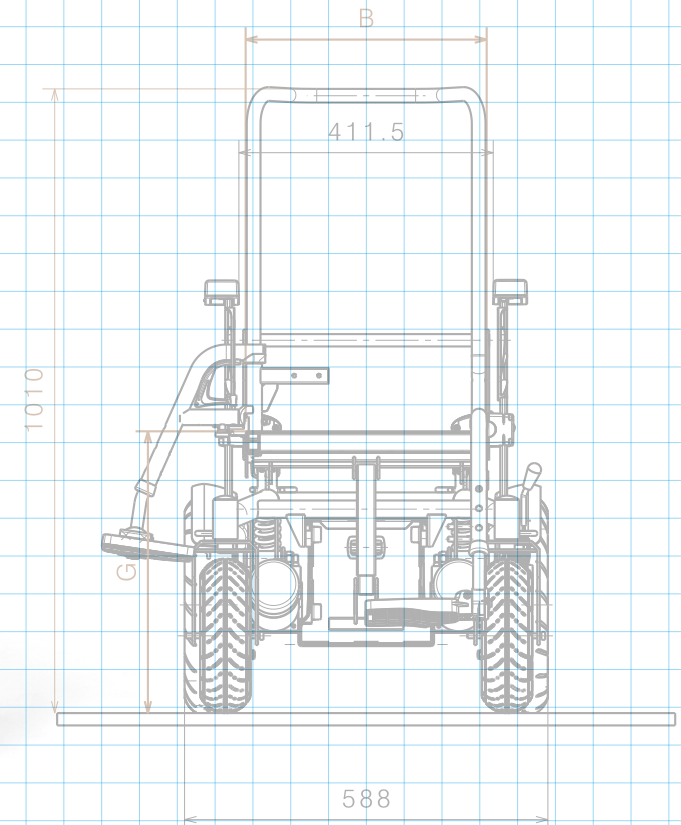

■ The most compact

Turios is our most compact powered wheelchair. Its small size ensures easy manoeuvrability, making it highly suitable for indoor use. Taking public transport or using a lift is no problem at all with this powered wheelchair.

When used outdoors, the performance of Turios is excellent. With its large wheels, Turios is well suited to overcome small obstacles while keeping optimal stability at all times. Turios, your best trip companion, for indoor and outdoor use!